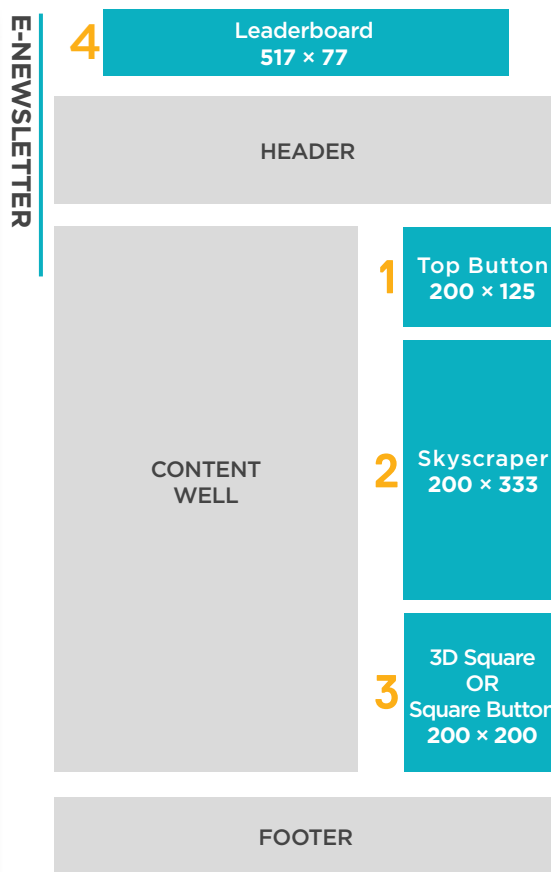

CONNECTING WITH AMERICA'S  
ELECTRIC COOPERATIVES

Banner Place	Banner Position	Ad Rate*	Website Size**	E-Newsletter Size**
1	Top Button	\$2,200/month	240 × 150	200 × 125
2	Skyscraper	\$2,400/month	240 × 400	200 × 333
3	3D Square Cube	\$2,100/month	240 × 240 (6)	200 × 200
3	Square Button	\$1,800/month	240 × 240	200 × 200
4	Leaderboard	\$1,500/month	728 × 90 (bottom)	517 × 77 (top)

### 3D SQUARE CUBE

- Six 240 × 240 buttons and a single URL to go with the six buttons
- Optional
  - A logo (jpg or gif) that will run 50% of the width of the ad
  - A separate URL can be submitted to run with the logo
  - Up to six captions can be submitted to run with each of the images
- *No click tags accepted for this position.*

### SQUARE BUTTON

- Single button 240 × 240 and one URL