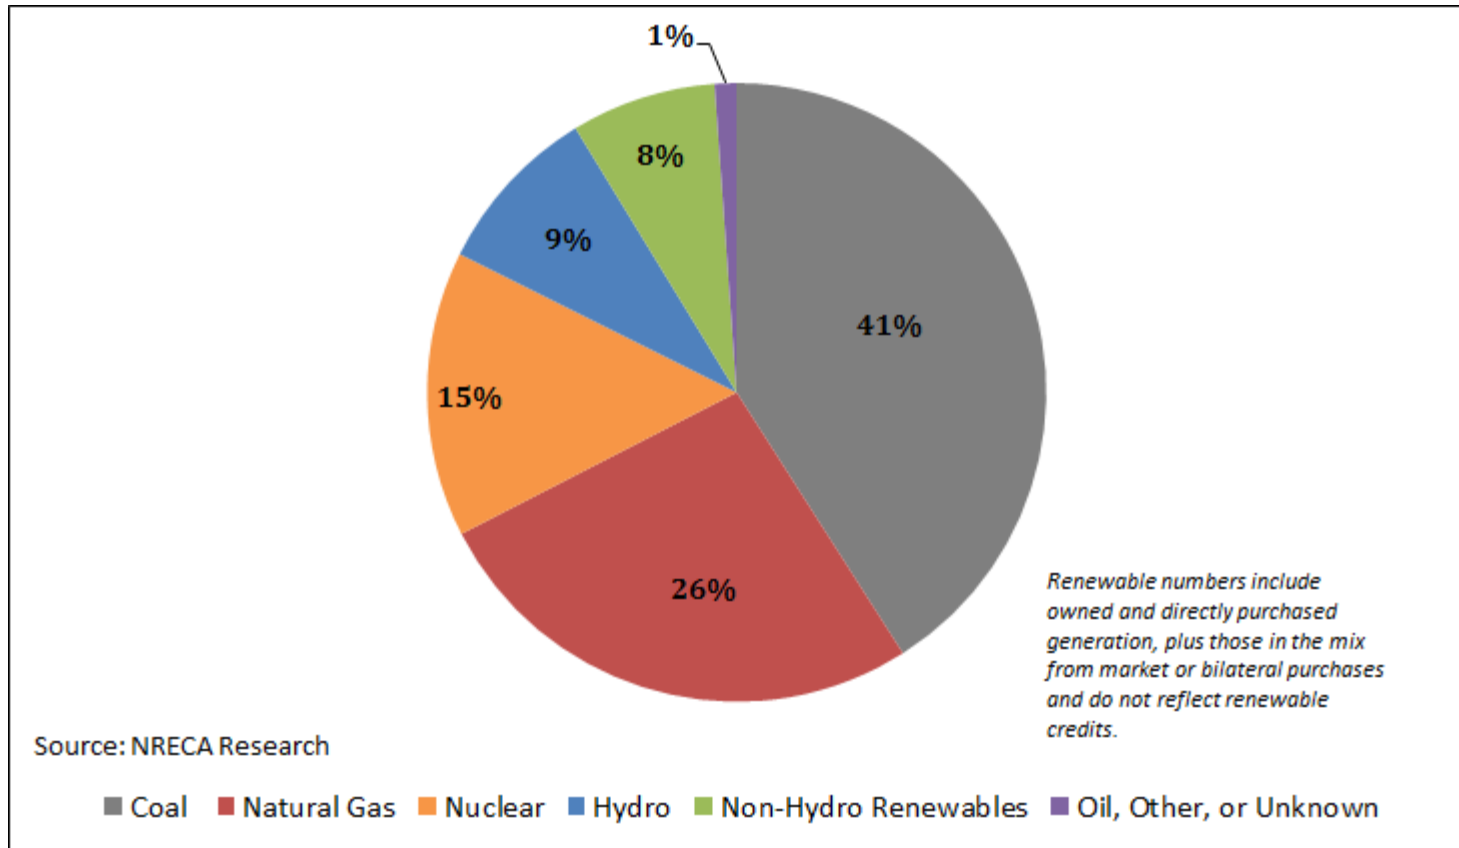

2016 National Cooperative Retail Electric Fuel Mix (MWh)