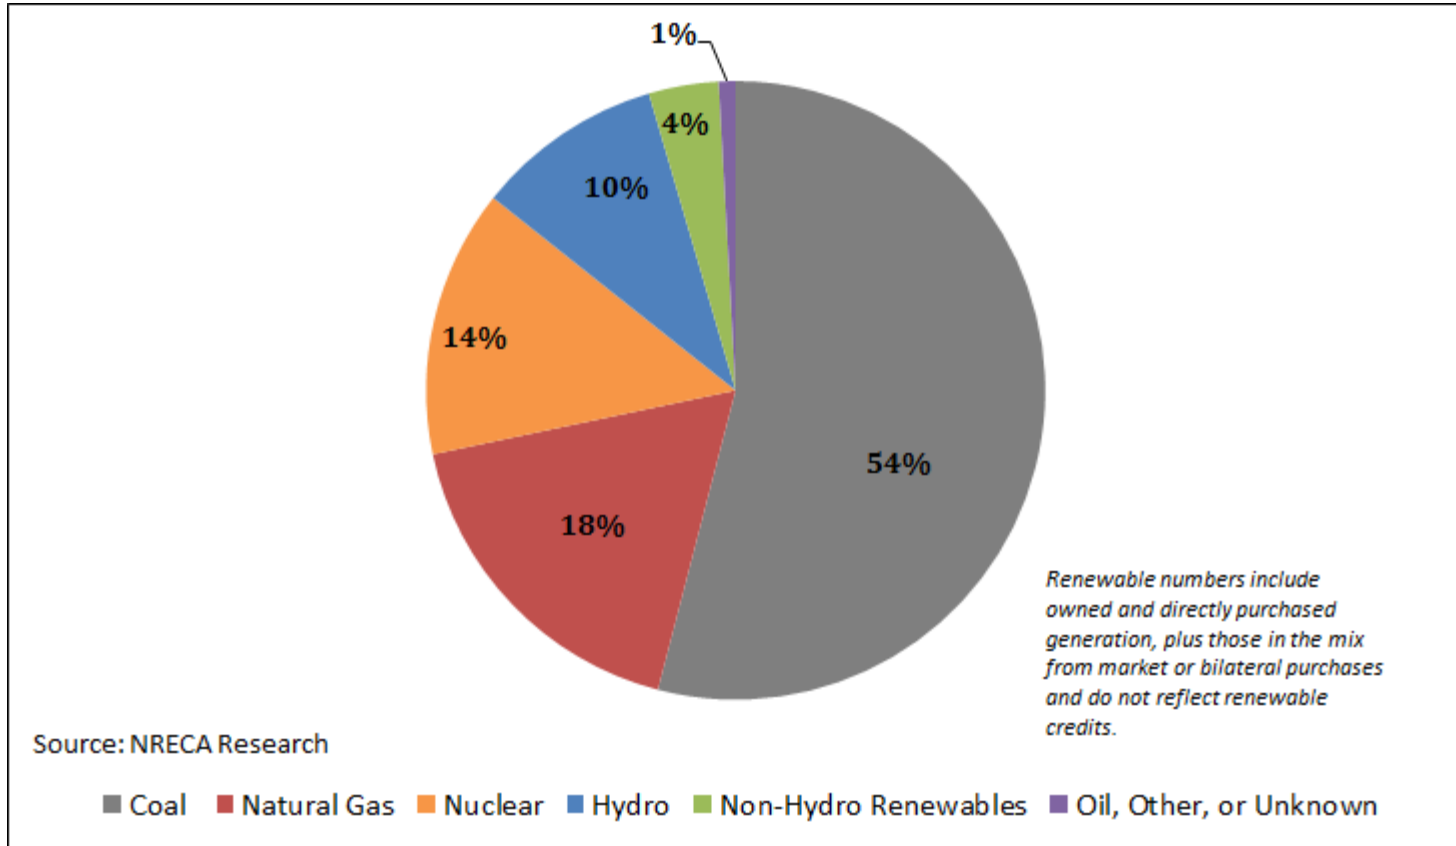

2016 National Cooperative Retail Electric Fuel Mix

2016 National Cooperative Retail Electric Fuel Mix (MWh)

2014 National Cooperative Retail Electric Fuel Mix (MWh)

2009 National Cooperative Retail Electric Fuel Mix (MWh)