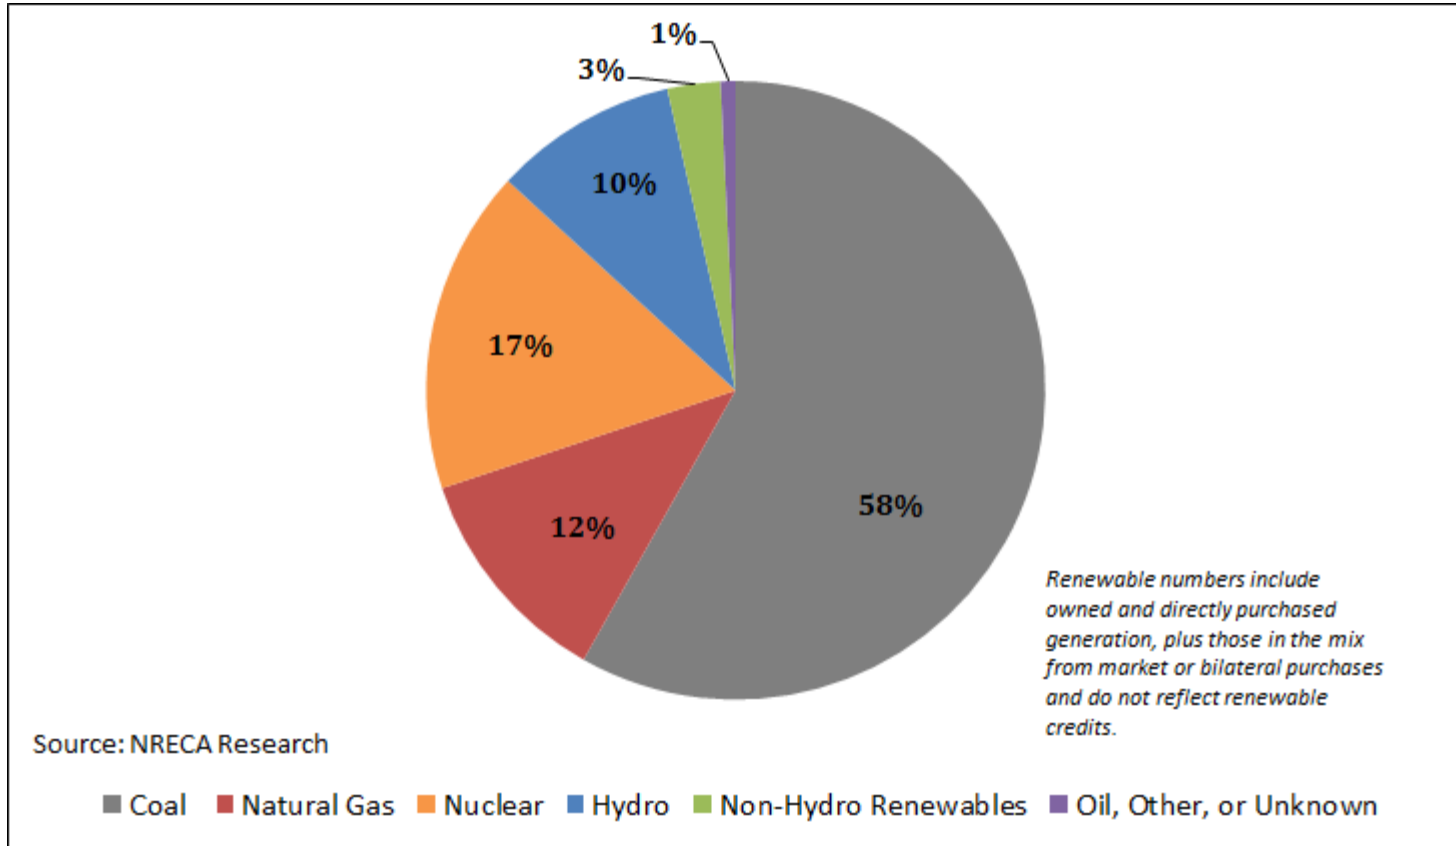

2016 National Cooperative Retail Electric Fuel Mix

2016 National Cooperative Retail Electric Fuel Mix (MWh)

2014 National Cooperative Retail Electric Fuel Mix (MWh)

2009 National Cooperative Retail Electric Fuel Mix (MWh)